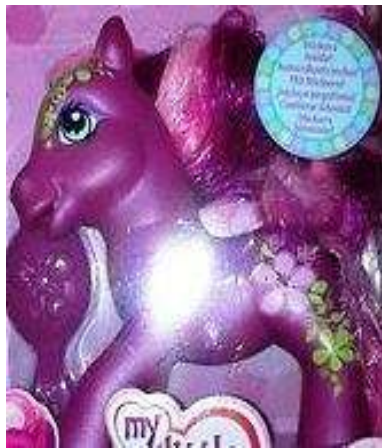

Red/Pink Ponies

Cheerilee Variant 5

25th Anniversary

Her symbol is modified and she has extra designs all over her body which include the word "Beauty".

Cherry Blossom Variant

As opposed to the original single release, she has a white cover in her foot with no magnet. She has no hoof heart. Her body is darker and much less pearly.

Cheerilee II

Cherry Blossom II

Cheerilee II Variant-Henna

Cheerilee was part of the Best Friends assortment. She has extra designs on her forehead and her symbol.

Cherry Blossom III

Cherry Blossom

Cinnamon Breeze

Red/Pink Ponies

Coconut Grove

Cotton Candy II

Comet Tail

Crystal Lace

Comic Con 2007 Superhero

Crystal Lace Variant

This Crystal Lace's symbol has purple details in it. The star in her eye is of a much lighter pink color.